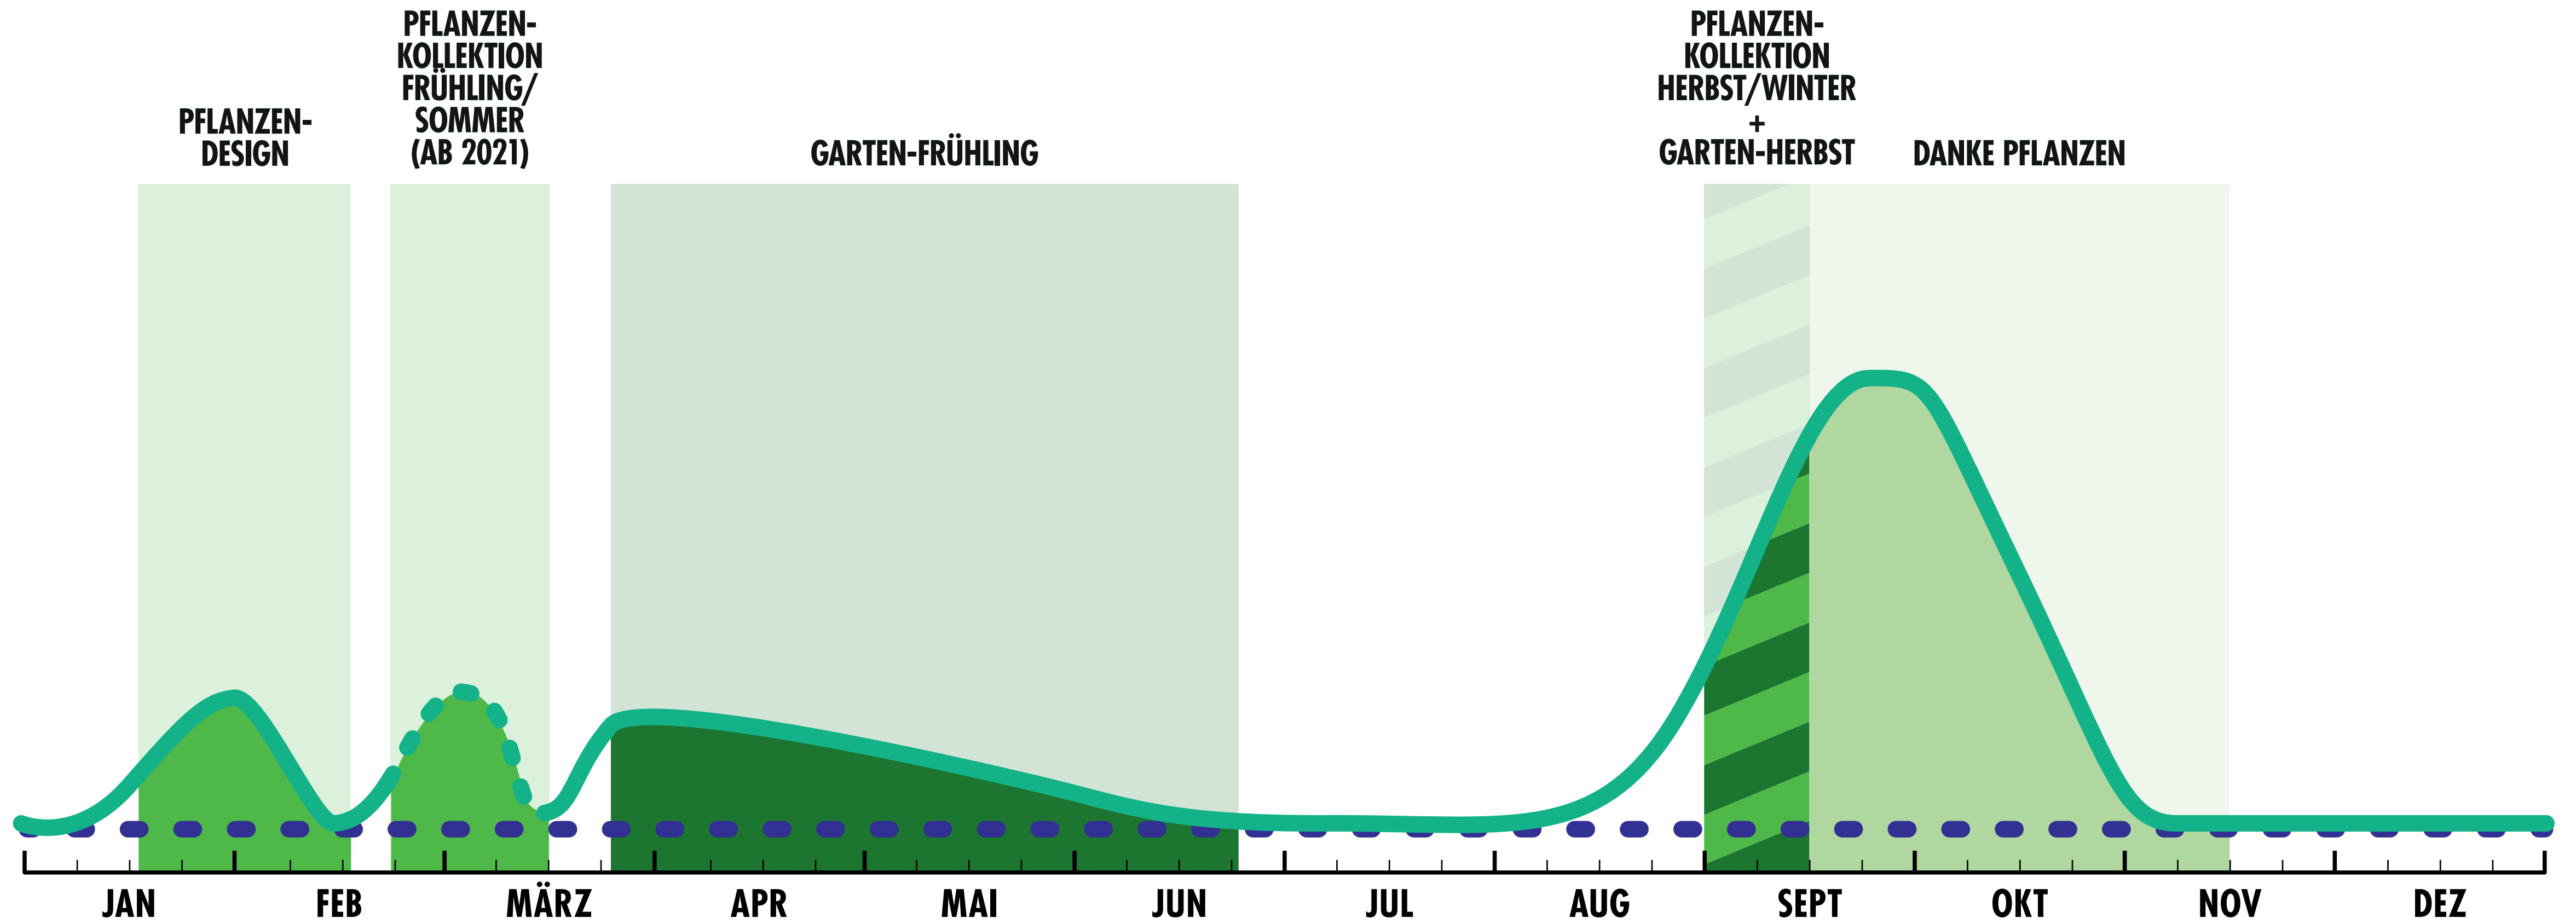

# KOMMUNIKATIONSKALENDER 2020 - 2021

PFLANZEN FREUDE .DE

-  = HEALTH & WELLBEING
-  = INTERIOR
-  = CELEBRATE SEASONS
-  = GRUNDRAUSCHEN